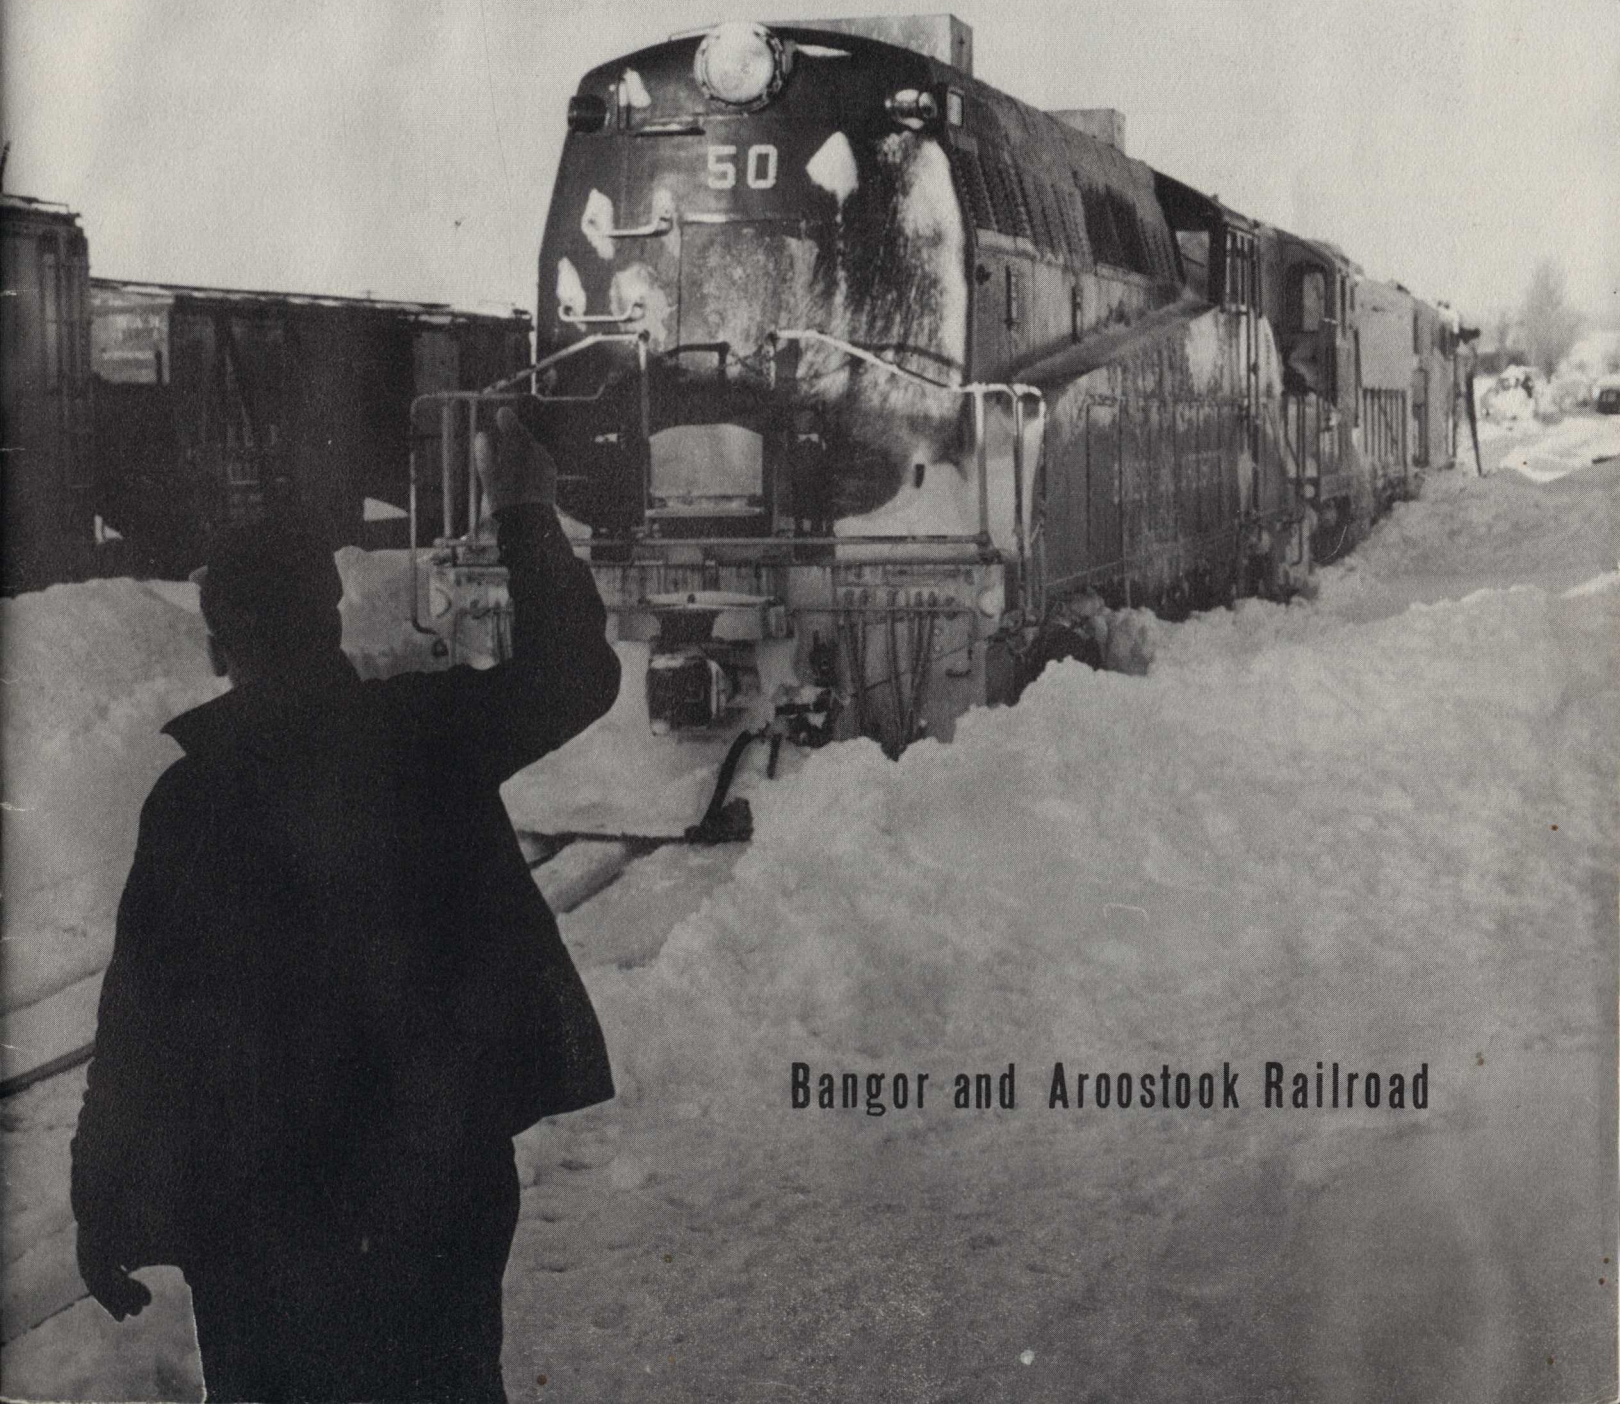

MAINE LINE

MARCH-APRIL, 1969

Bangor and Aroostook Railroad