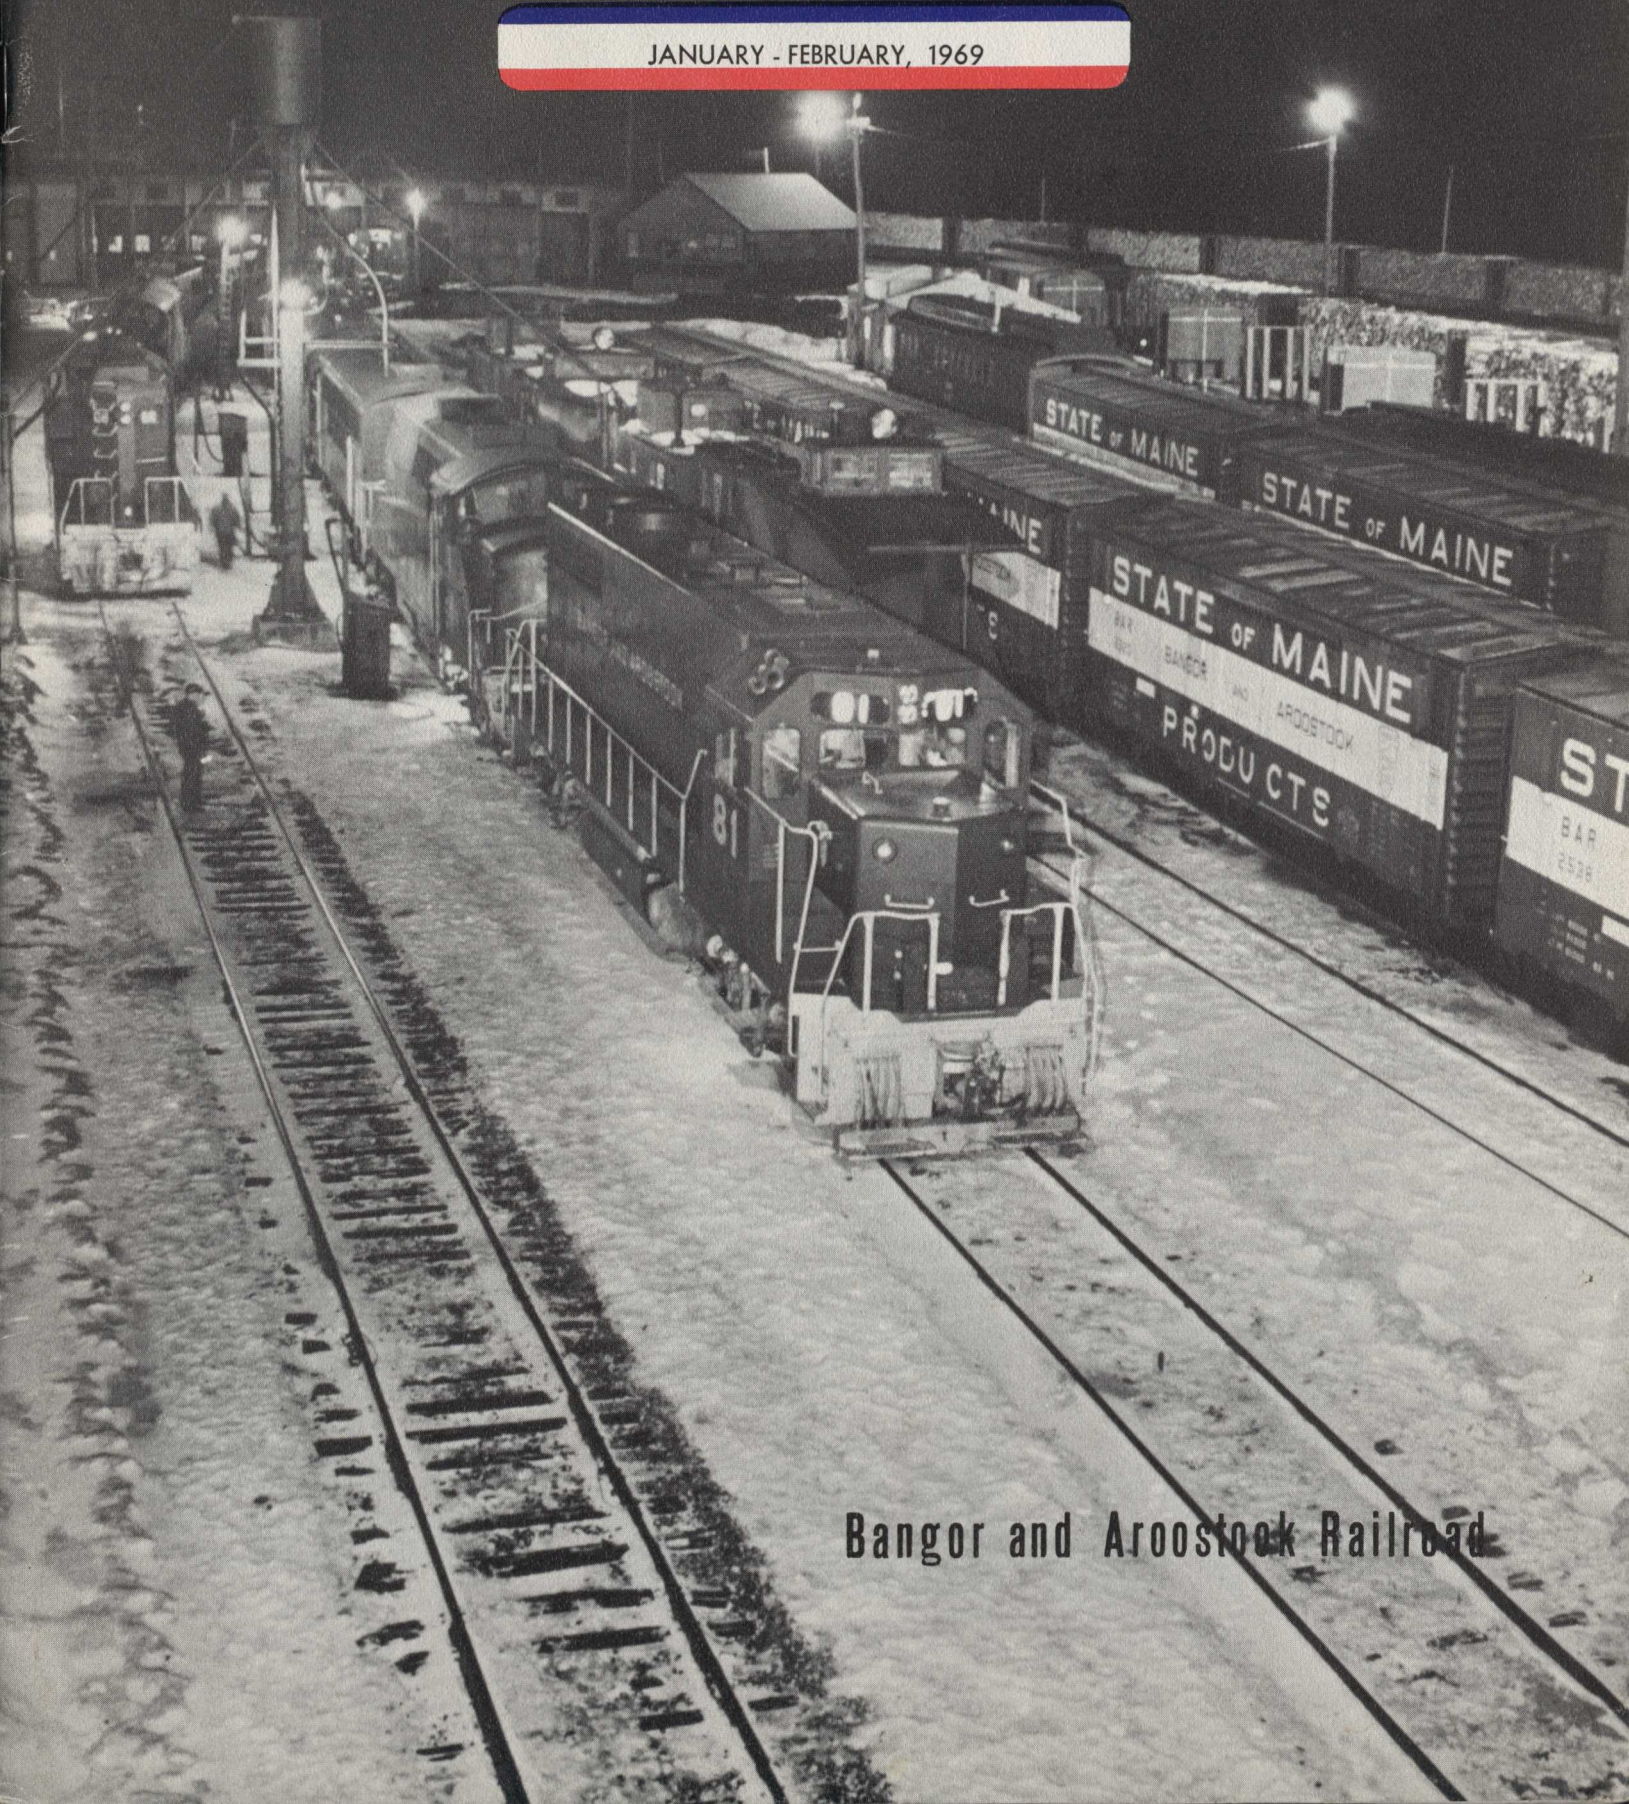

# MAINE LINE

JANUARY - FEBRUARY, 1969

Bangor and Aroostook Railroad