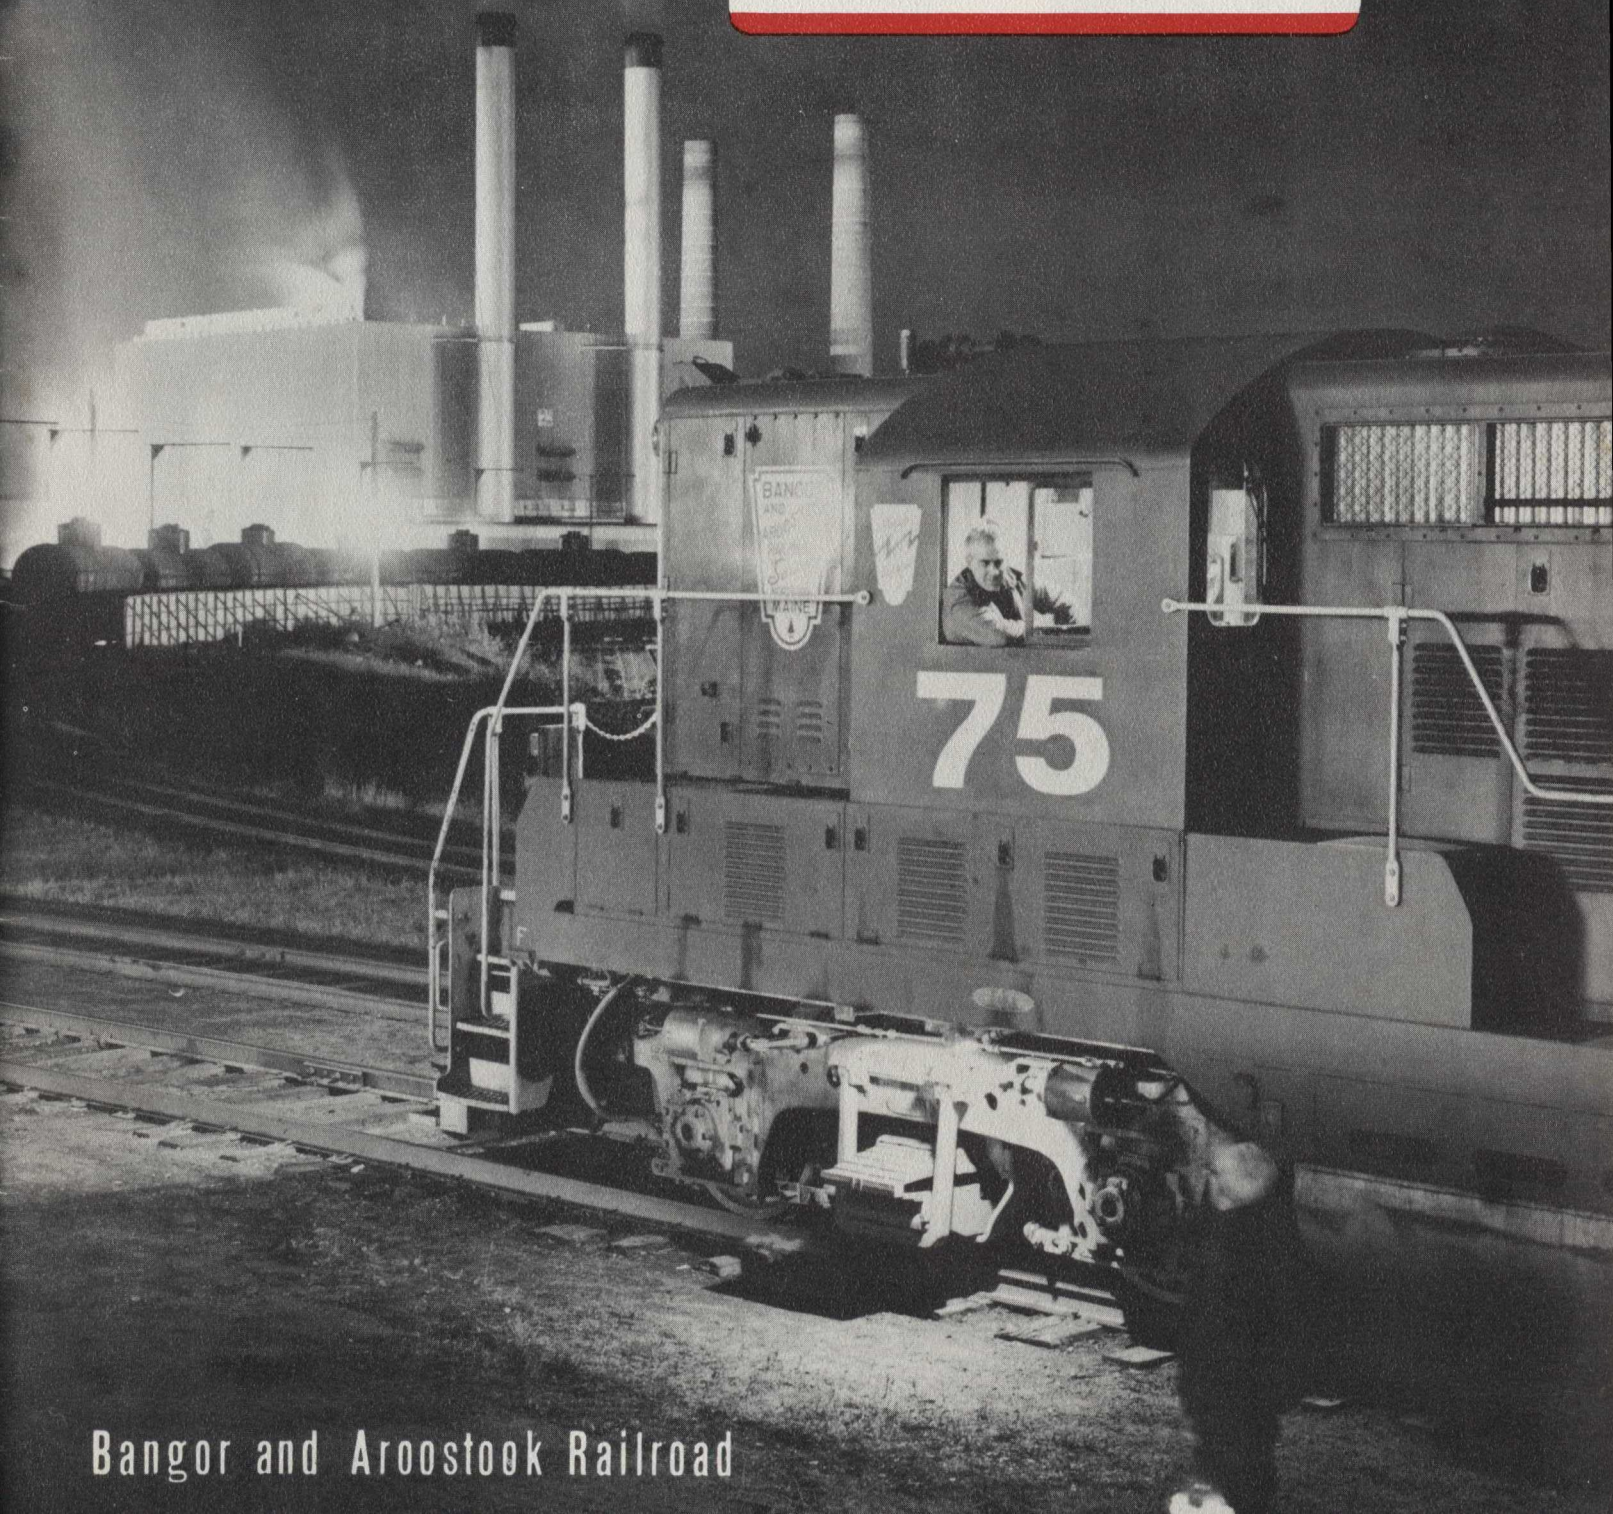

# MAINE LINE

NOVEMBER - DECEMBER, 1968

Bangor and Aroostook Railroad