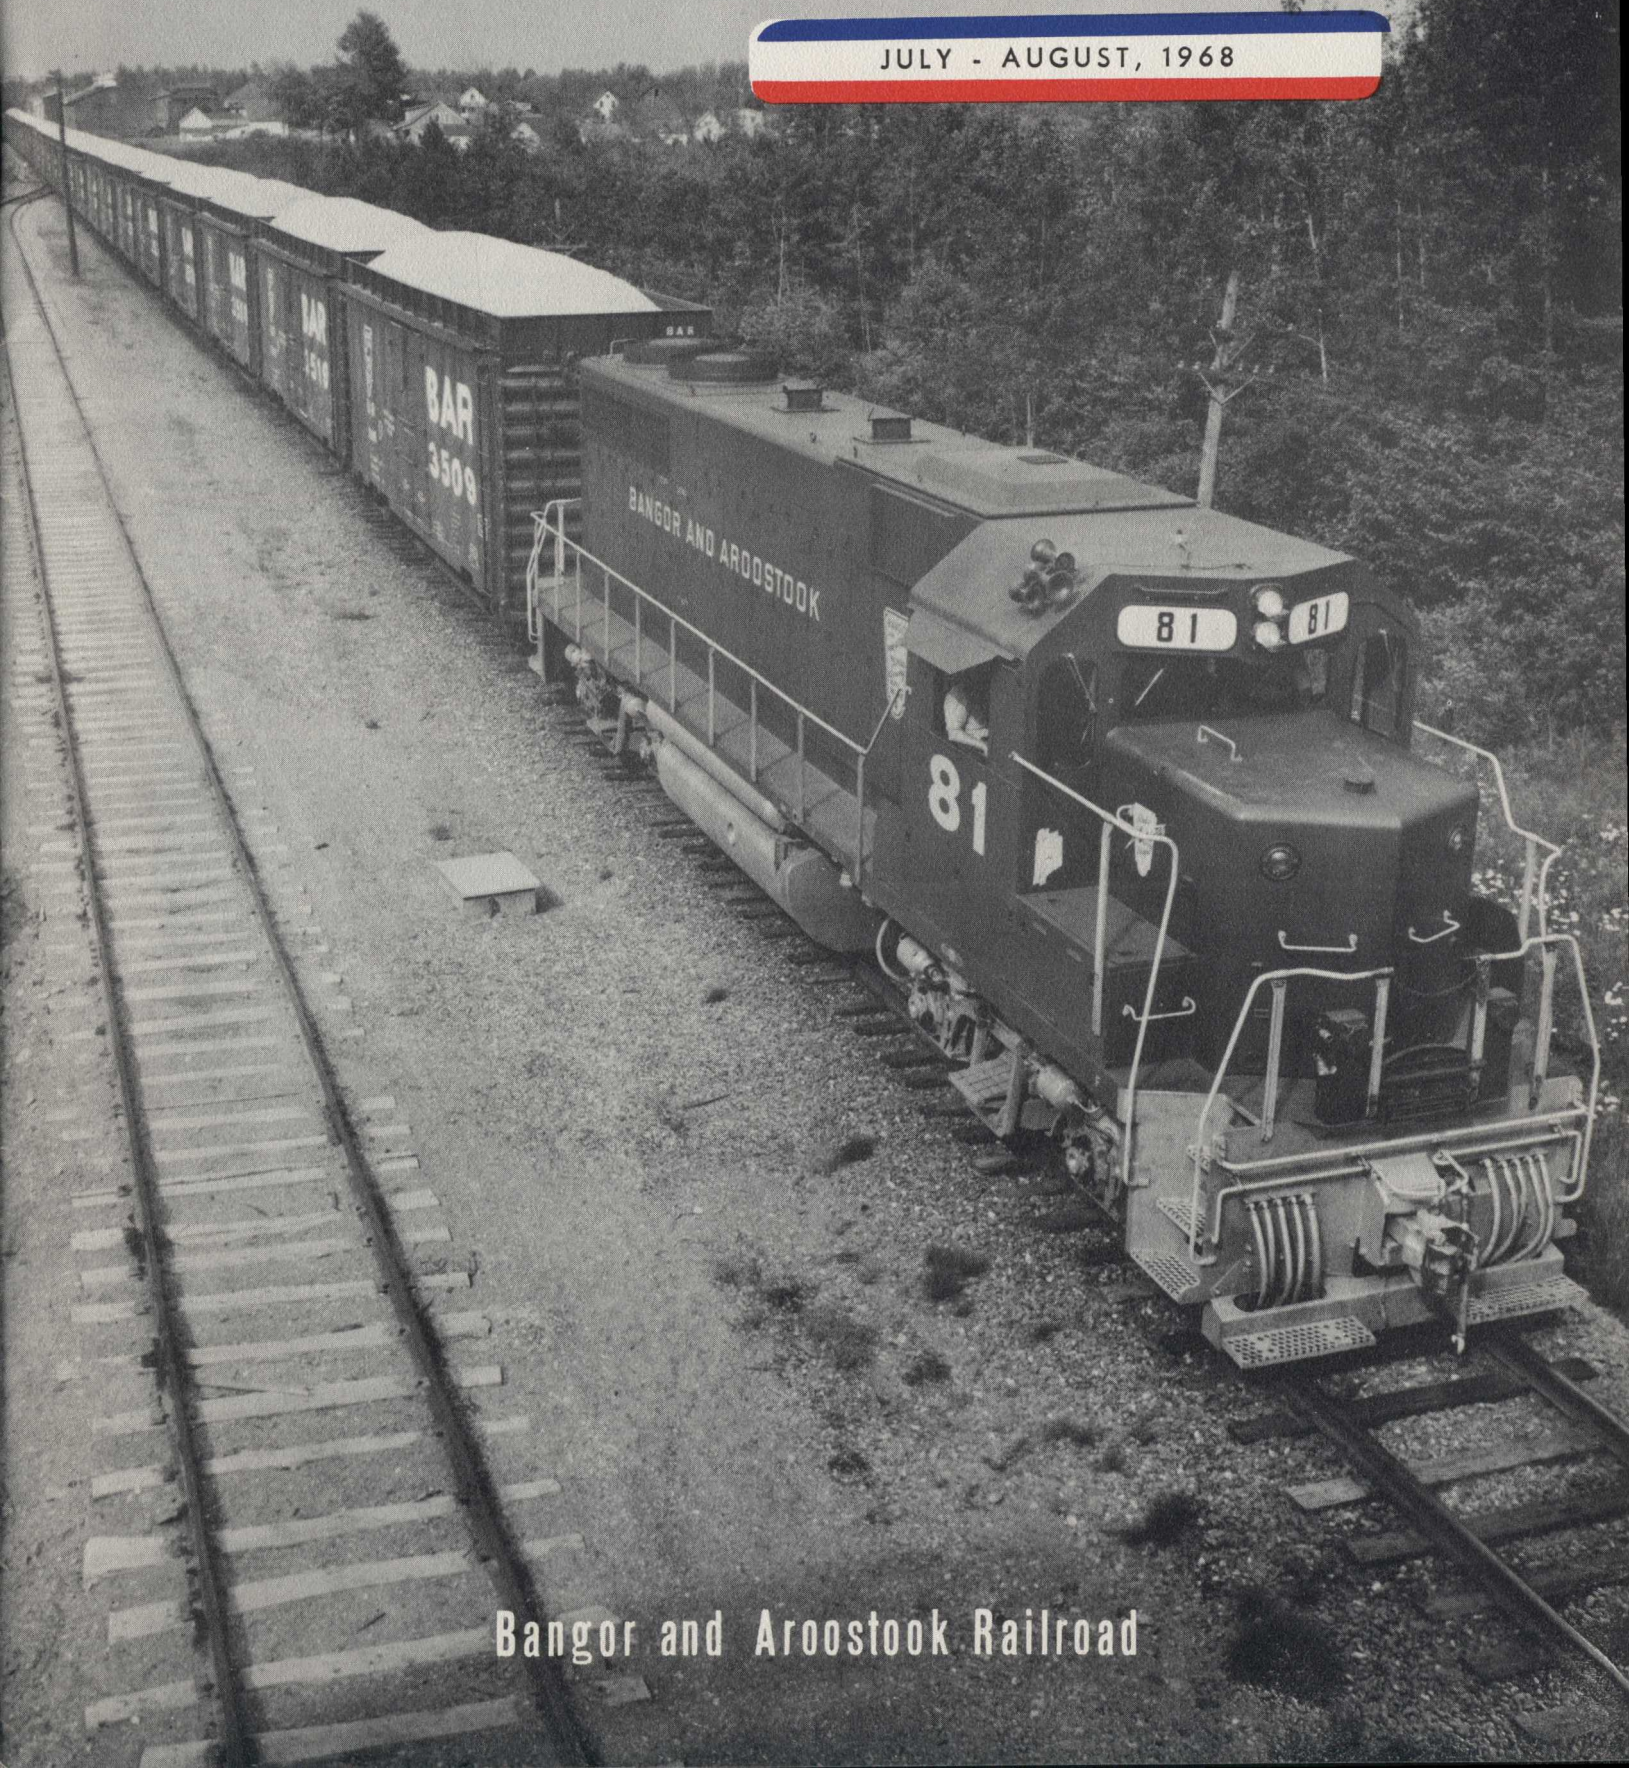

MAINE LINE

JULY - AUGUST, 1968

Bangor and Aroostook Railroad